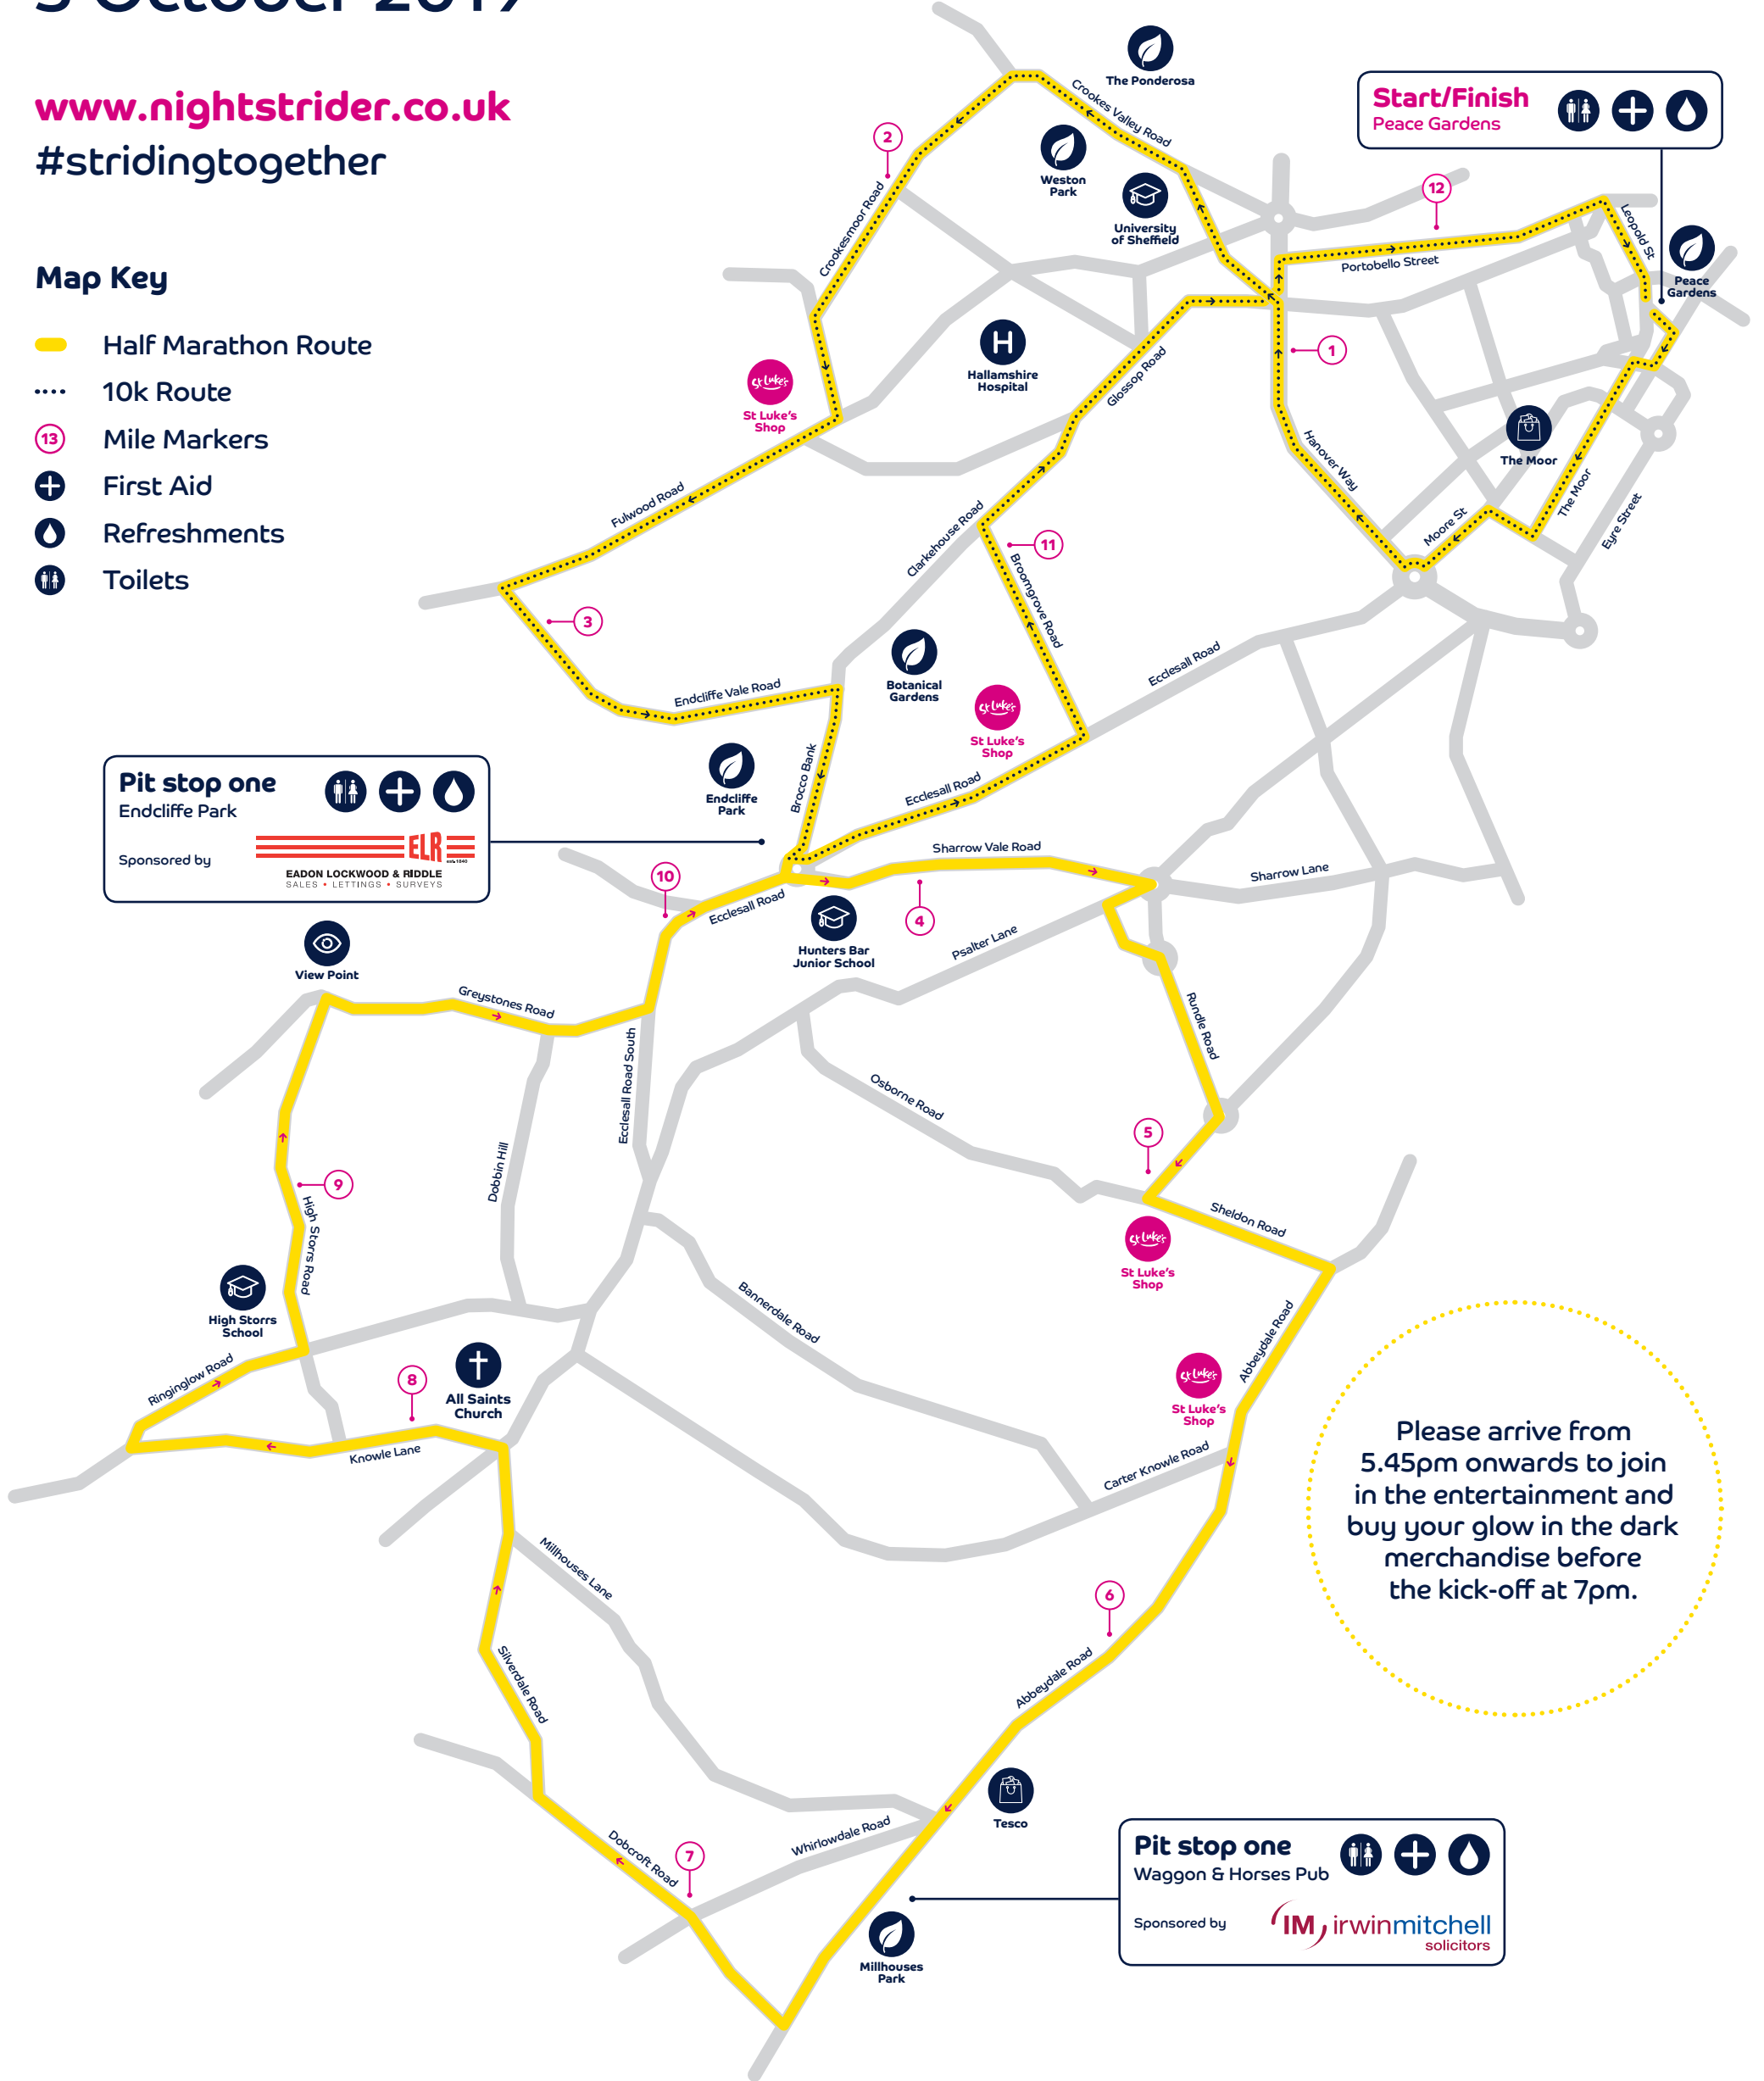

Night Strider Route Map

5 October 2019

www.nightstrider.co.uk

#stridingtogether

Map Key

-  Half Marathon Route
-  10k Route
-  Mile Markers
-  First Aid
-  Refreshments
-  Toilets

Please arrive from 5.45pm onwards to join in the entertainment and buy your glow in the dark merchandise before the kick-off at 7pm.

 **Hotline No: 07920 491 315** (Open from 6.30pm until 1.30am on the night)

Sponsored by

Registered Charity No. 254402